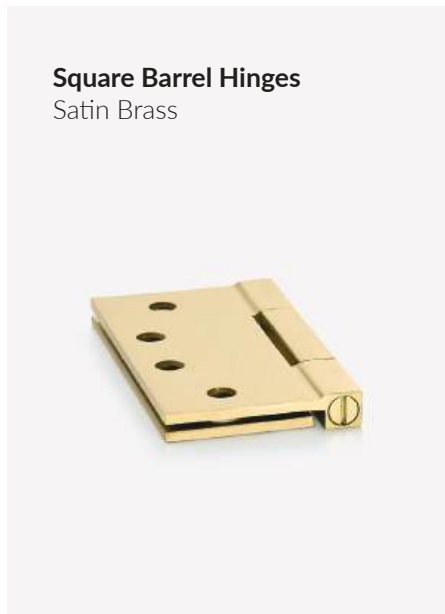

ABOVE & OPPOSITE: **EMPowered™ Motorized Touchscreen Keypad Entry Set with Baden Grip and Heavy Duty Solid Brass Ball Bearing Hinges** in Oil Rubbed Bronze.

ABOVE: **Square Deadbolt** and **Bern Knob with Square Rosette** in Oil Rubbed Bronze.

OPPOSITE: **Bern Knob with Square Rosette** in Oil Rubbed Bronze.

Freestone Lever
Modern Rectangular Rosette
Polished Nickel

MODERN LINES

Keep things simple with a range of contemporary products that have become one of Emtek's signature styles. Our modern options include everything from cabinet pulls to hinges to entry sets, and serve as a reminder that it can, in fact, be hip to be square.

Square Barrel Hinges
Satin Brass

Freestone Cabinet Pull
Polished Nickel

ABOVE & OPPOSITE: **Bern Knob with Square Rosette** in Oil Rubbed Bronze.

**JEANNE NAVARRO
OF LITTLE JOY
MARKET**

@LITTLEJOYMARKET

“Emtek is a pleasure to work with when choosing hardware for your cabinets and doors. The endless combination of high-quality products, stunning designs, and finish Selections can be customized to fit your personal style so each piece feels special to have as part of your home.”