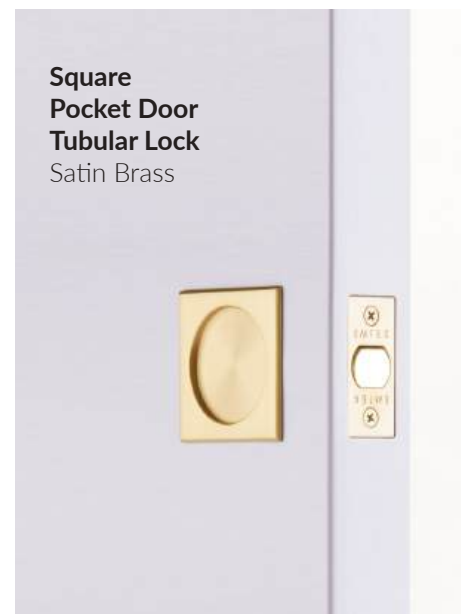

POCKET DOOR HARDWARE

Complete with either our time-tested, high-performance mortise boxes or available with a no-frills and easy to install tubular door prep, Emtek's Pocket Door Hardware Collection provides a chic look with reliable functionality.