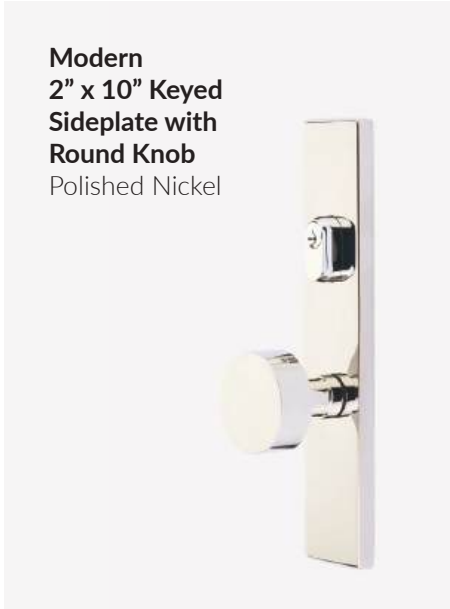

Westridge Cabinet Pull
Satin Brass

Modern Rectangular Flush Pull for Door Pull
Satin Brass

Solid Brass Hinges Residential Duty 1/4" Radius Corners
Satin Brass

Transitional Towel Ring Urban Modern Rosette
Satin Brass

Breslin Lever Urban Modern Rosette
Satin Brass

Bern Knob Modern Rectangular Rosette
Satin Brass

**MOLLIE OPENSHAW
OF DESIGN LOVES
DETAIL**

@DESIGNLOVESDETAIL

“These custom doors are accented with some pretty fabulous hardware from the one & only Emtek. These are the Tumbled White Bronze (like I used throughout my home). I’m in love with this hardware eye candy!”

ABOVE & OPPOSITE: 1-1/2" x 11" Rectangular STRETTO Non-Keyed Sideplate with Hampton Glass Knobs in Tumbled White Bronze.

STRETTO NARROW

Break the standard and create a refined look with the distinct shape of the STRETTO collection. A unique, narrow trim sideplate option, STRETTO comes in several size profiles, and in keyed or non-keyed functions, all of which can be paired with any knob or lever Emtex offers.

Modern
2" x 10" Keyed
Sideplate with
Round Knob
Polished Nickel

STRETTO
1.5" x 5" Privacy Set
with Helios Lever
Polished Nickel

Concord
2" x 10-1/2" Non-Keyed
Sideplate with
Merrimack Lever
French Antique