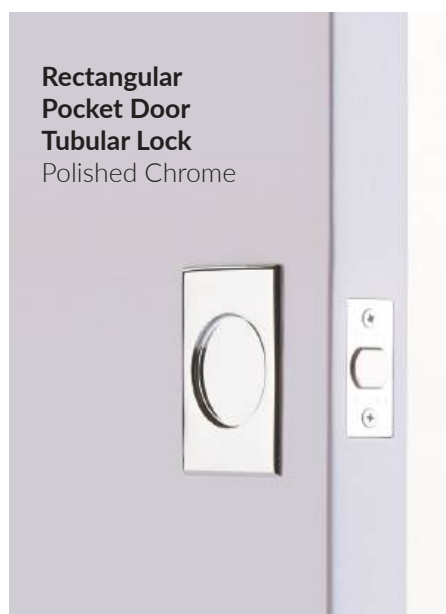

POCKET DOOR HARDWARE

Complete with either our time-tested, high-performance mortise boxes or available with a no-frills and easy to install tubular door prep, Emtek's Pocket Door Hardware Collection provides a chic look with reliable functionality.