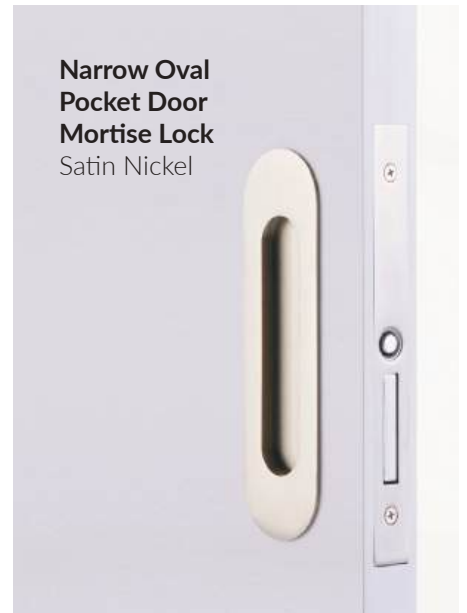

POCKET DOOR HARDWARE

Complete with either our time-tested, high-performance mortise boxes or available with a no-frills and easy to install tubular door prep, Emtek's Pocket Door Hardware Collection provides a chic look with reliable functionality.