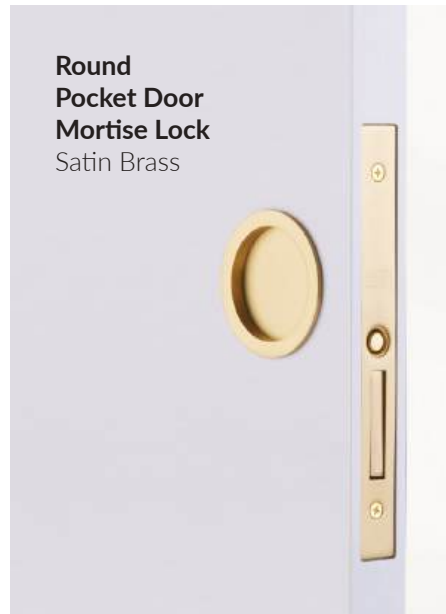

POCKET DOOR HARDWARE

Complete with either our time-tested, high-performance mortise boxes or available with a no-frills and easy to install tubular door prep, Emtek's Pocket Door Hardware Collection provides a chic look with reliable functionality.