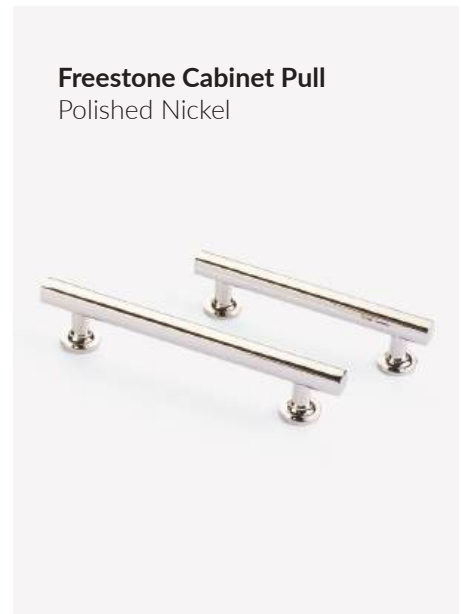

ABOVE & OPPOSITE: **EMPowered™ Motorized Touchscreen Keypad Entry Set with Baden Grip and Heavy Duty Solid Brass Ball Bearing Hinges** in Oil Rubbed Bronze.

ABOVE: **Square Deadbolt** and **Bern Knob with Square Rosette** in Oil Rubbed Bronze.

OPPOSITE: **Bern Knob with Square Rosette** in Oil Rubbed Bronze.

Freestone Lever
Modern Rectangular Rosette
Polished Nickel

MODERN LINES

Keep things simple with a range of contemporary products that have become one of Emtek's signature styles. Our modern options include everything from cabinet pulls to hinges to entry sets, and serve as a reminder that it can, in fact, be hip to be square.

Square Barrel Hinges
Satin Brass

Freestone Cabinet Pull
Polished Nickel

ABOVE & OPPOSITE: **Bern Knob with Square Rosette** in Oil Rubbed Bronze.

**JEANNE NAVARRO
OF LITTLE JOY
MARKET**

@LITTLEJOYMARKET

“Emtek is a pleasure to work with when choosing hardware for your cabinets and doors. The endless combination of high-quality products, stunning designs, and finish Selections can be customized to fit your personal style so each piece feels special to have as part of your home.”