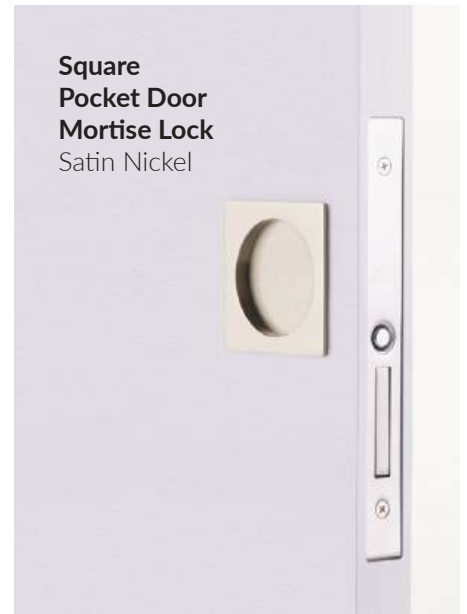

POCKET DOOR HARDWARE

Complete with either our time-tested, high-performance mortise boxes or available with a no-frills and easy to install tubular door prep, Emtek's Pocket Door Hardware Collection provides a chic look with reliable functionality.