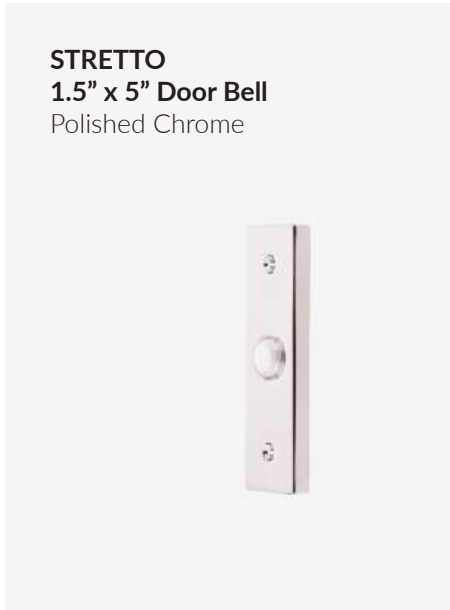

ABOVE & OPPOSITE: 1-1/2" x 11" Rectangular STRETTO Non-Keyed Sideplate with Hampton Glass Knobs in Tumbled White Bronze.

STRETTO NARROW

Break the standard and create a refined look with the distinct shape of the STRETTO collection. A unique, narrow trim sideplate option, STRETTO comes in several size profiles, and in keyed or non-keyed functions, all of which can be paired with any knob or lever Emtex offers.

Modern
2" x 10" Keyed
Sideplate with
Round Knob
Polished Nickel

STRETTO
1.5" x 5" Privacy Set
with Helios Lever
Polished Nickel

Concord
2" x 10-1/2" Non-Keyed
Sideplate with
Merrimack Lever
French Antique

STRETTO
1.5" x 5" Door Bell
Polished Chrome

ABOVE: 1-1/2" x 11" Rectangular STRETTO Non-Keyed Sideplate with Hampton Glass Knobs in Tumbled White Bronze.

OPPOSITE: Missoula Sideplate with Bronze Lariat Levers in Tumbled White Bronze. Steel Hinges in Tumbled White Bronze.